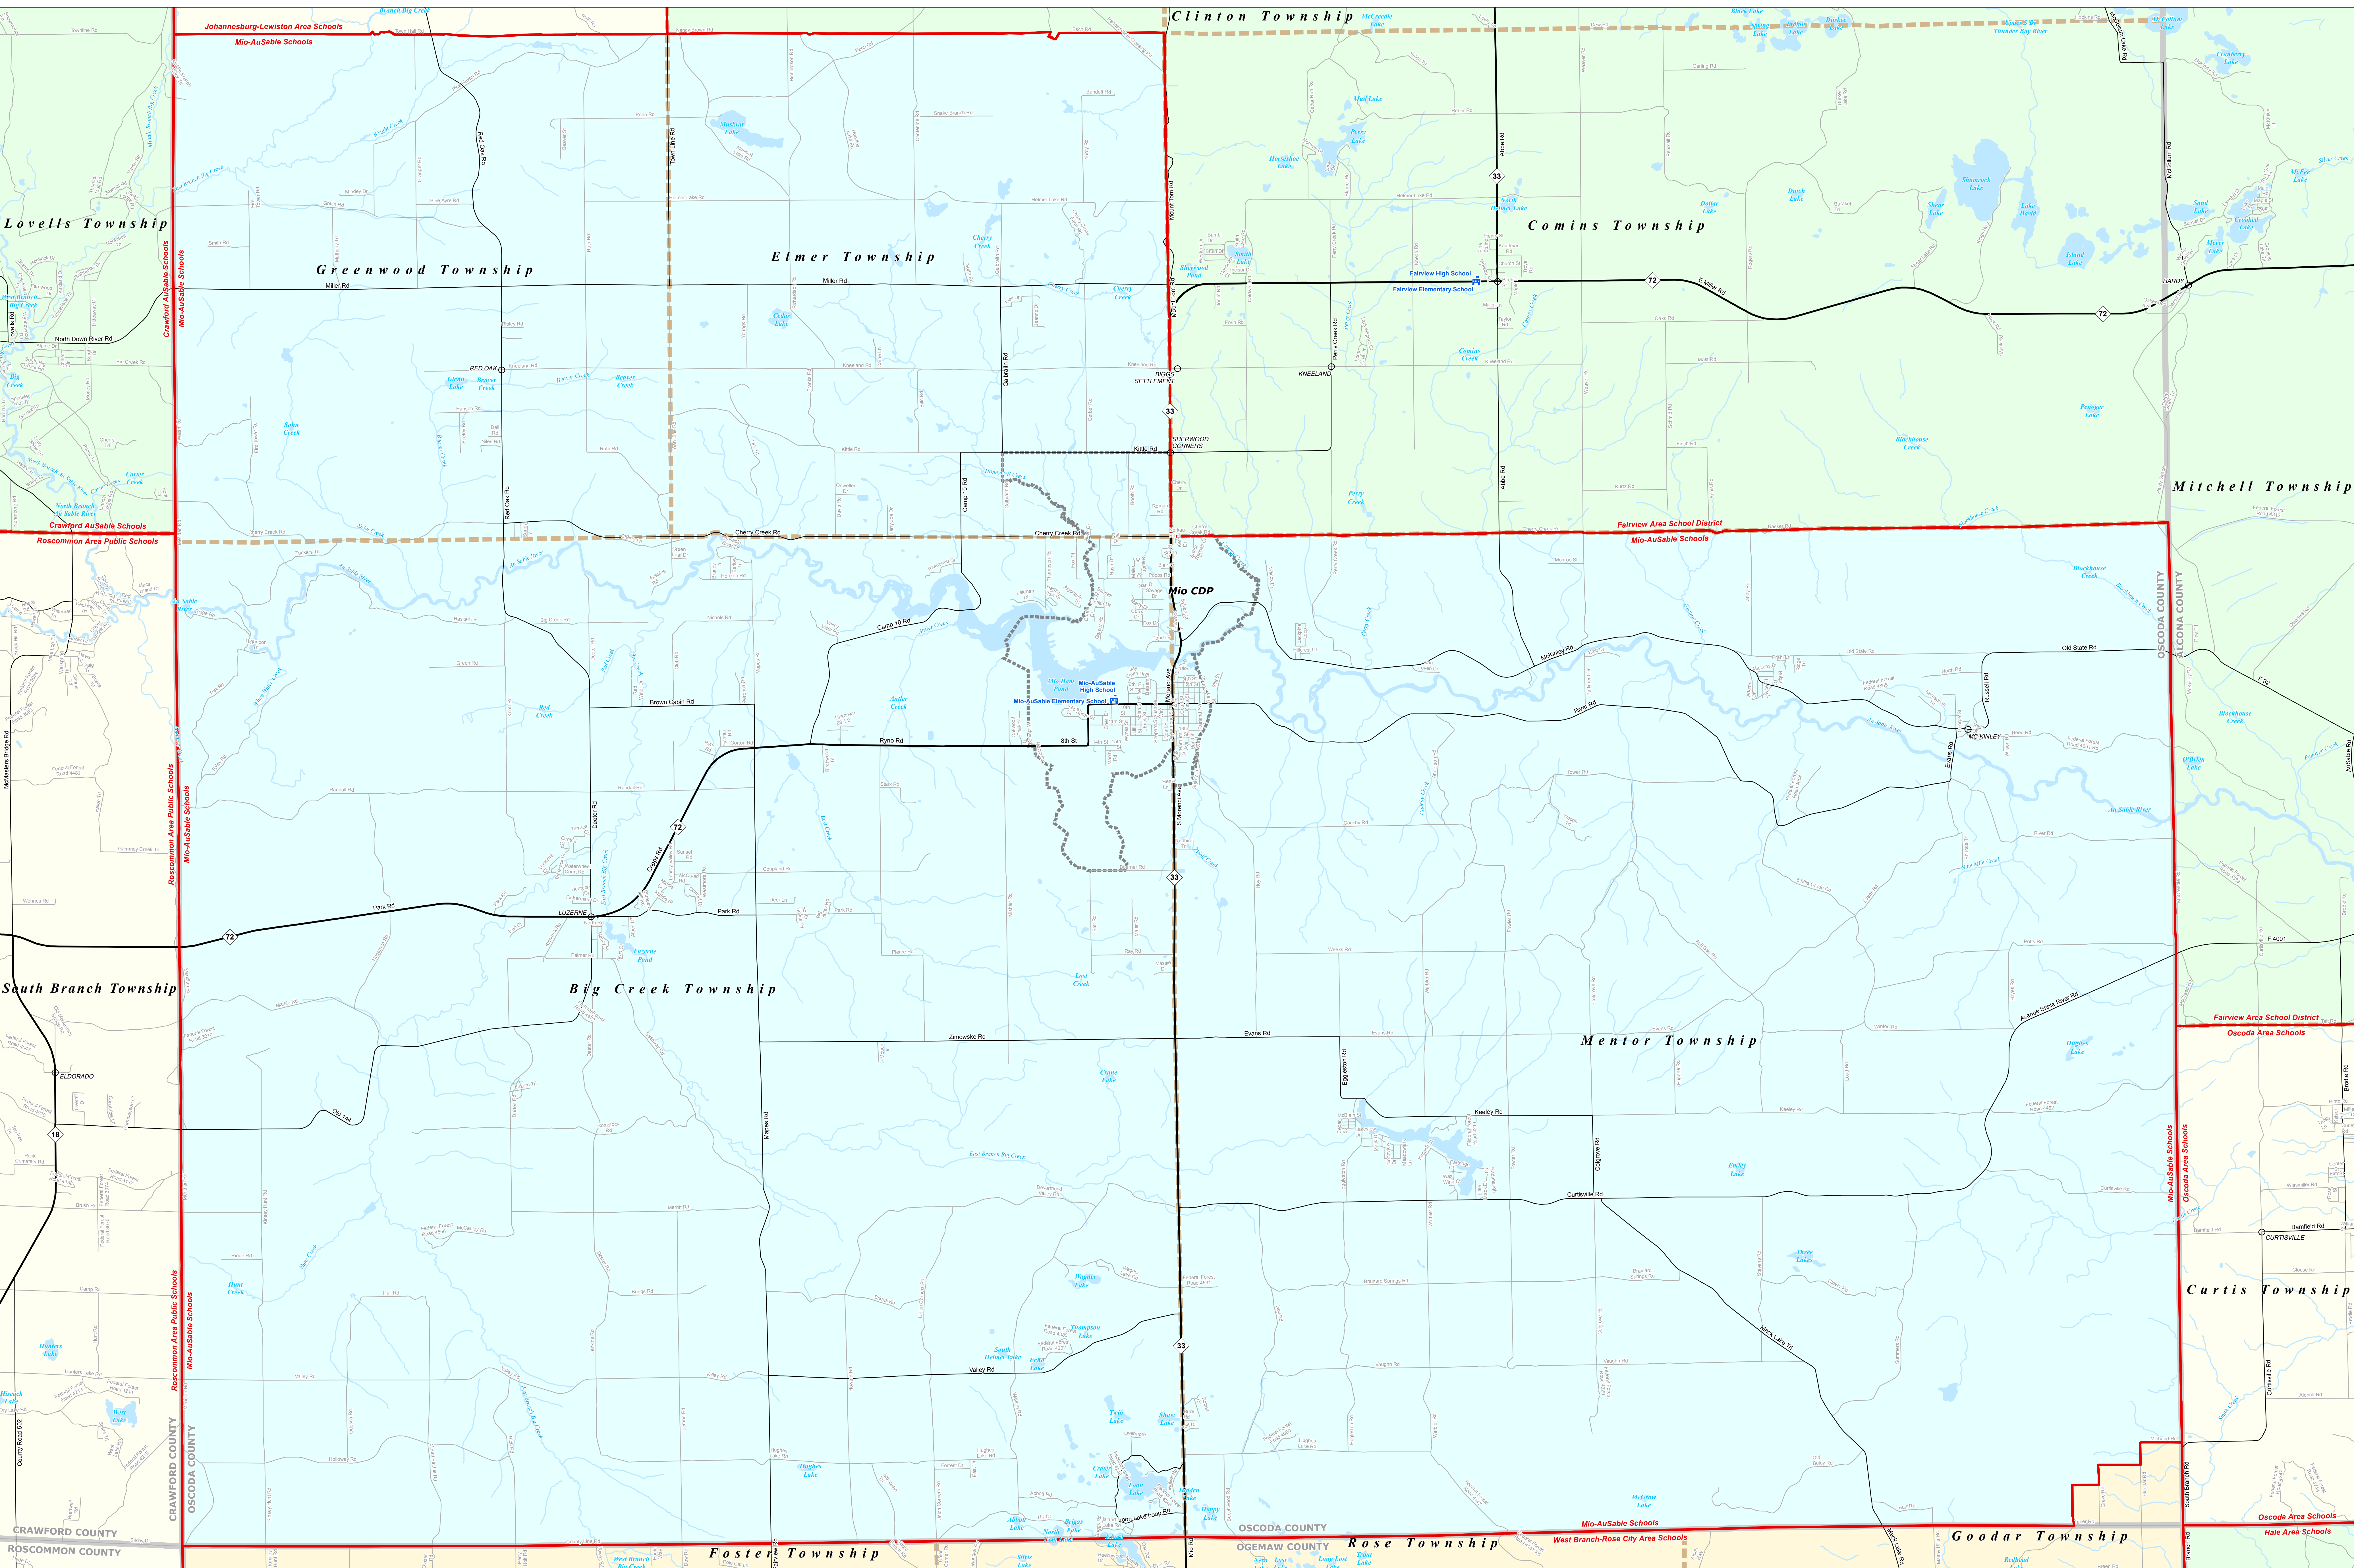

MIO-AUSABLE SCHOOLS

C.O.O.R. ISD

0 0.25 0.5 Miles

All information presented in this publication is in the public domain and may be reproduced, reprinted, and redistributed as desired.

Legend

School District	Unincorporated Place	Railroad
County	School	Water Feature
City	Freeway	River, Stream, or Drain
Township	Highway	Primary Road
Village	Local Road	
Census Designated Place